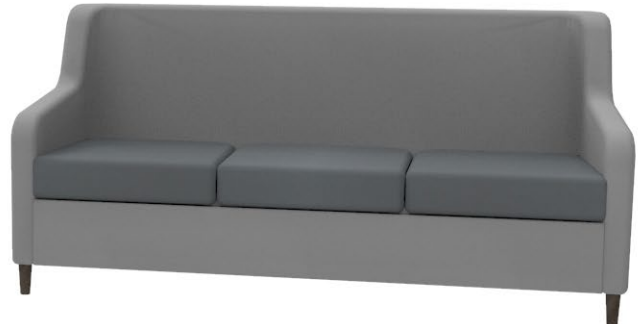

VERONA

Lounge Seating

VERONA

Lounge Seating

	Chair	2- seater couch	3- seater couch
Depth		28"	
Seat Depth		20"	
Width	28"	58"	76"
Seat Width	20"	44"	68"
Height		36"	
Seat Height		19"	
Weight Capacity	300 lbs	500 lbs	750 lbs

The Verona lounge seating collection offers an eye-catching aesthetic that can transform any healthcare space.

Features

- Limited Lifetime warranty
- Removeable seat deck
- Flow-through seat design

Options